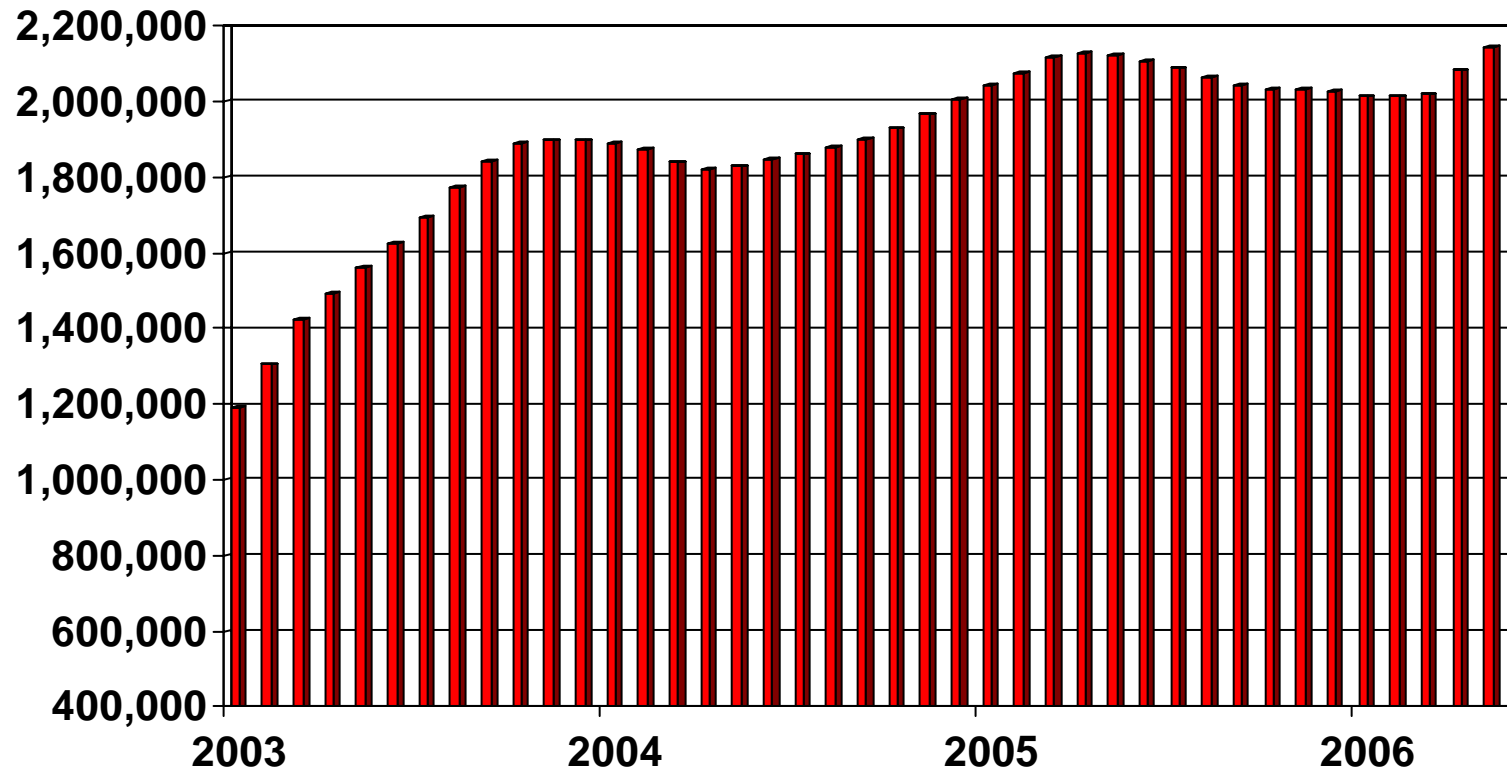

NOTTINGHAM
EAST MIDLANDS AIRPORT
Independent
Consultative Forum
July 2006

Moving Annual Totals 2003-2006 Scheduled Domestic Passengers

Moving Annual Totals 2003-2006 Scheduled International Passengers

Moving Annual Totals 2003-2006 Inclusive Tour and Charter Passengers

Moving Annual Totals 2003-2006 Total Passengers

Monthly Totals 2003-2006 Total Passengers

Monthly Freight Traffic 2003-2006

Cargo and Mail - Moving Annual Totals

Monthly Freight Traffic 2003-2006

Cargo and Mail - Day/Night Analysis

Night 23:00 to 07:00

Monthly 2003-2006

All Movements - Day/Night Analysis

Night 23:00 to 07:00

Monthly Traffic 2003-2006

Night Movements - Moving Annual Totals

Night 23:00 to 07:00