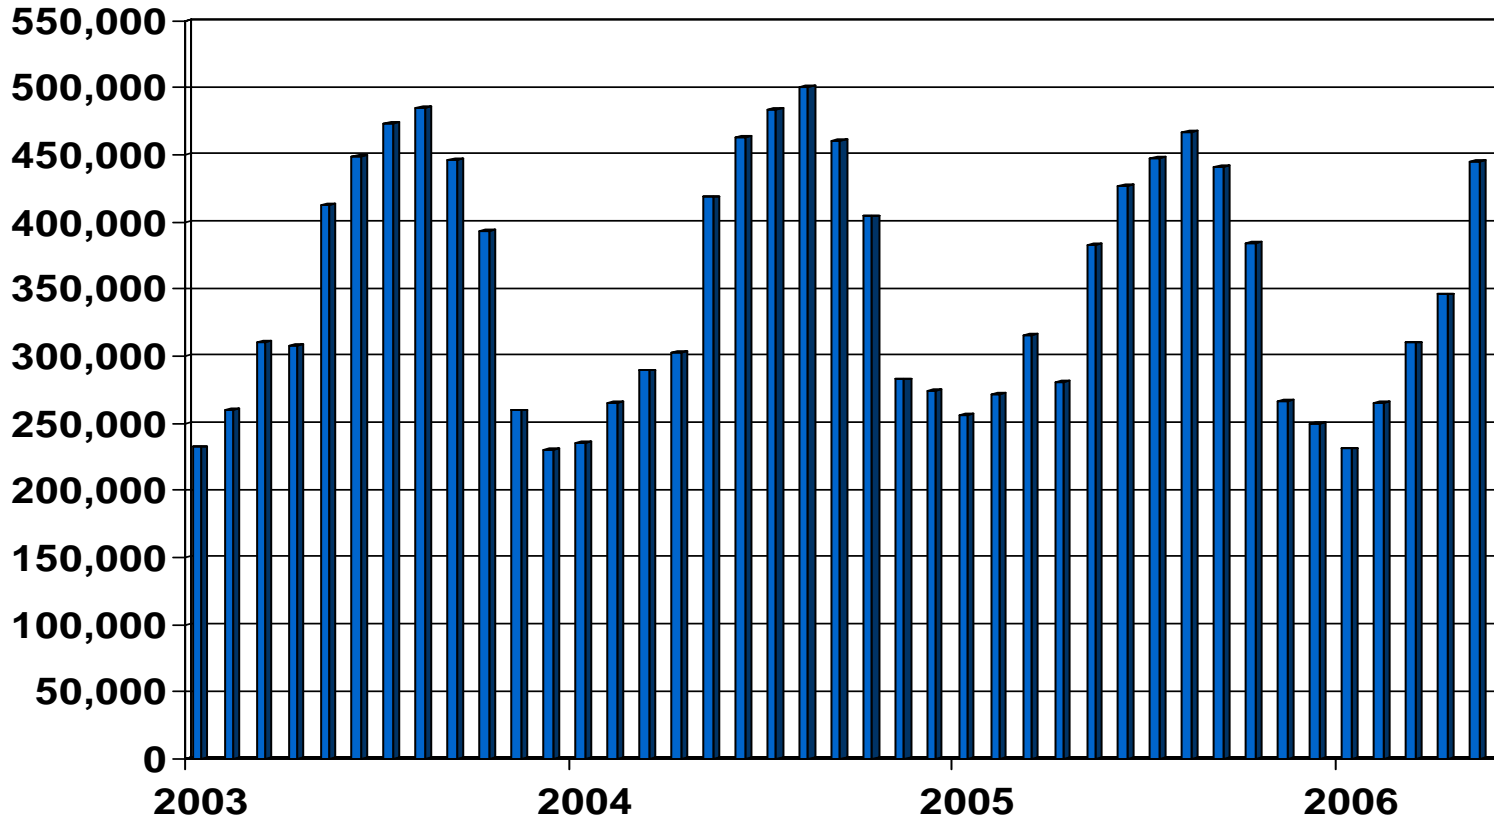

NOTTINGHAM
EAST MIDLANDS AIRPORT
Independent
Consultative Forum
July 2006

Moving Annual Totals 2003-2006 Scheduled Domestic Passengers

Moving Annual Totals 2003-2006 Scheduled International Passengers

Moving Annual Totals 2003-2006 Inclusive Tour and Charter Passengers

Moving Annual Totals 2003-2006 Total Passengers

Monthly Totals 2003-2006 Total Passengers

Monthly Freight Traffic 2003-2006

Cargo and Mail - Moving Annual Totals

Monthly Freight Traffic 2003-2006

Cargo and Mail - Day/Night Analysis

Night 23:00 to 07:00

Monthly 2003-2006

All Movements - Day/Night Analysis

Night 23:00 to 07:00

Monthly Traffic 2003-2006

Night Movements - Moving Annual Totals

Night 23:00 to 07:00