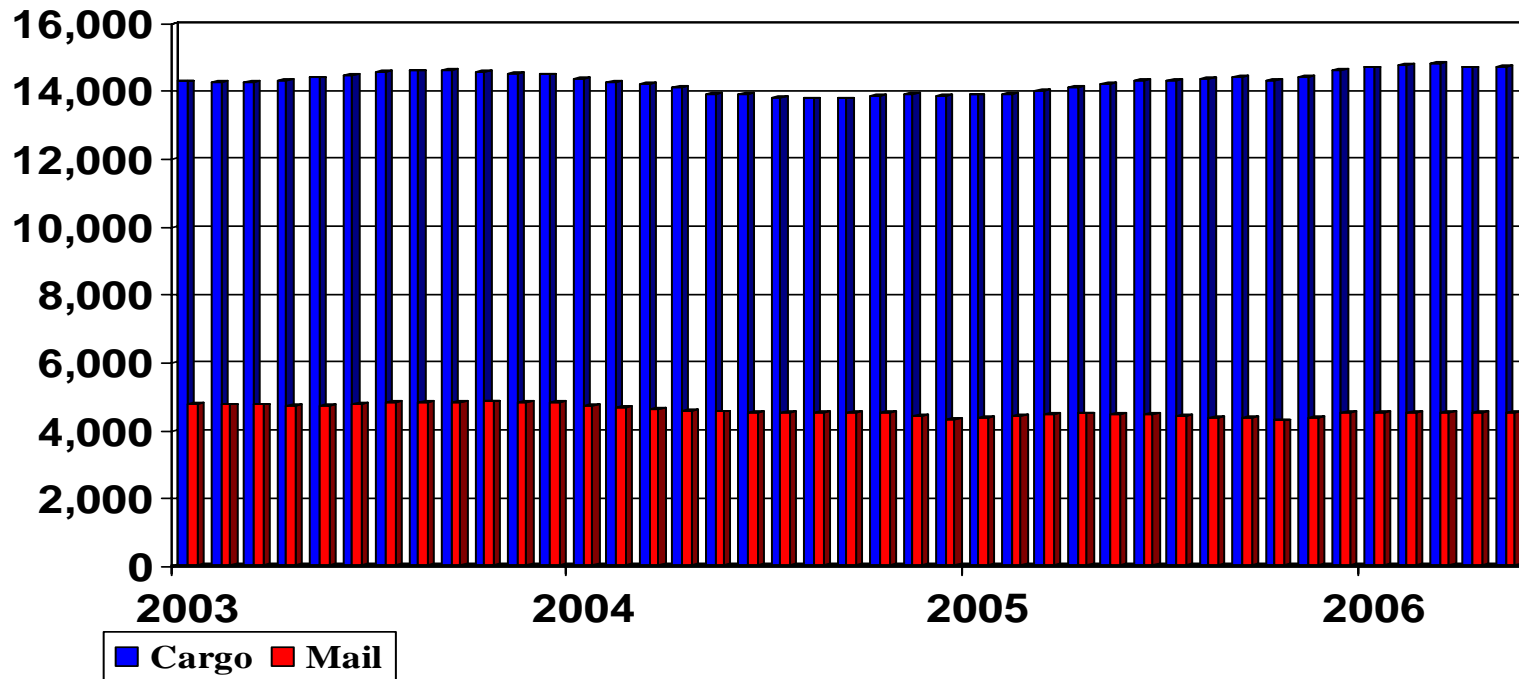

NOTTINGHAM
EAST MIDLANDS AIRPORT
Independent
Consultative Forum
July 2006

Moving Annual Totals 2003-2006 Scheduled Domestic Passengers

Moving Annual Totals 2003-2006 Scheduled International Passengers

Moving Annual Totals 2003-2006 Inclusive Tour and Charter Passengers

Moving Annual Totals 2003-2006 Total Passengers

Monthly Totals 2003-2006 Total Passengers

Monthly Freight Traffic 2003-2006

Cargo and Mail - Moving Annual Totals

Monthly Freight Traffic 2003-2006

Cargo and Mail - Day/Night Analysis

Night 23:00 to 07:00

Monthly 2003-2006

All Movements - Day/Night Analysis

Night 23:00 to 07:00

Monthly Traffic 2003-2006

Night Movements - Moving Annual Totals

Night 23:00 to 07:00