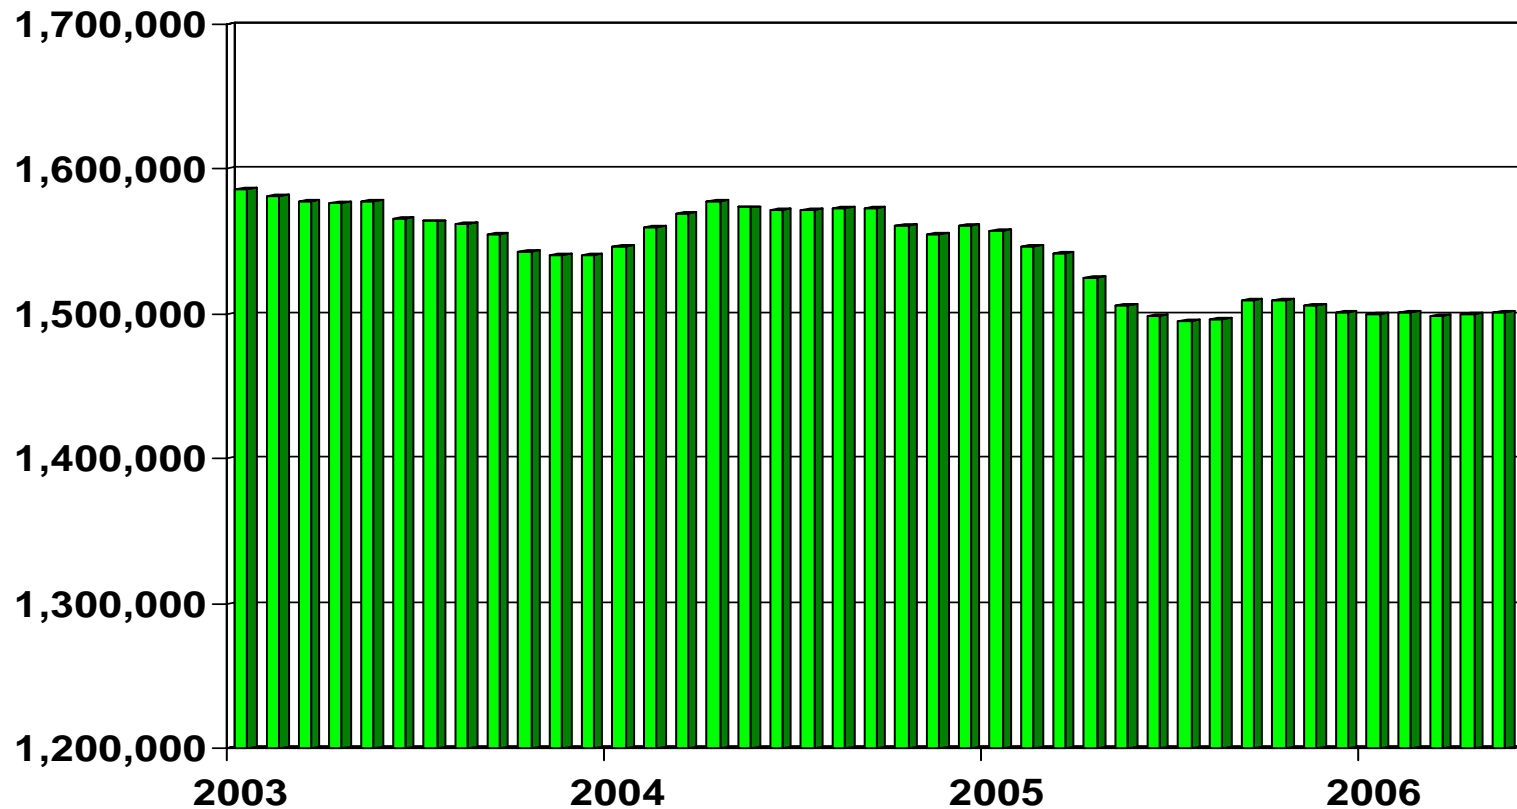

NOTTINGHAM
EAST MIDLANDS AIRPORT
Independent
Consultative Forum
July 2006

Moving Annual Totals 2003-2006 Scheduled Domestic Passengers

Moving Annual Totals 2003-2006 Scheduled International Passengers

Moving Annual Totals 2003-2006 Inclusive Tour and Charter Passengers

Moving Annual Totals 2003-2006 Total Passengers

Monthly Totals 2003-2006 Total Passengers

Monthly Freight Traffic 2003-2006

Cargo and Mail - Moving Annual Totals

Monthly Freight Traffic 2003-2006

Cargo and Mail - Day/Night Analysis

Night 23:00 to 07:00

Monthly 2003-2006

All Movements - Day/Night Analysis

Night 23:00 to 07:00

Monthly Traffic 2003-2006

Night Movements - Moving Annual Totals

Night 23:00 to 07:00