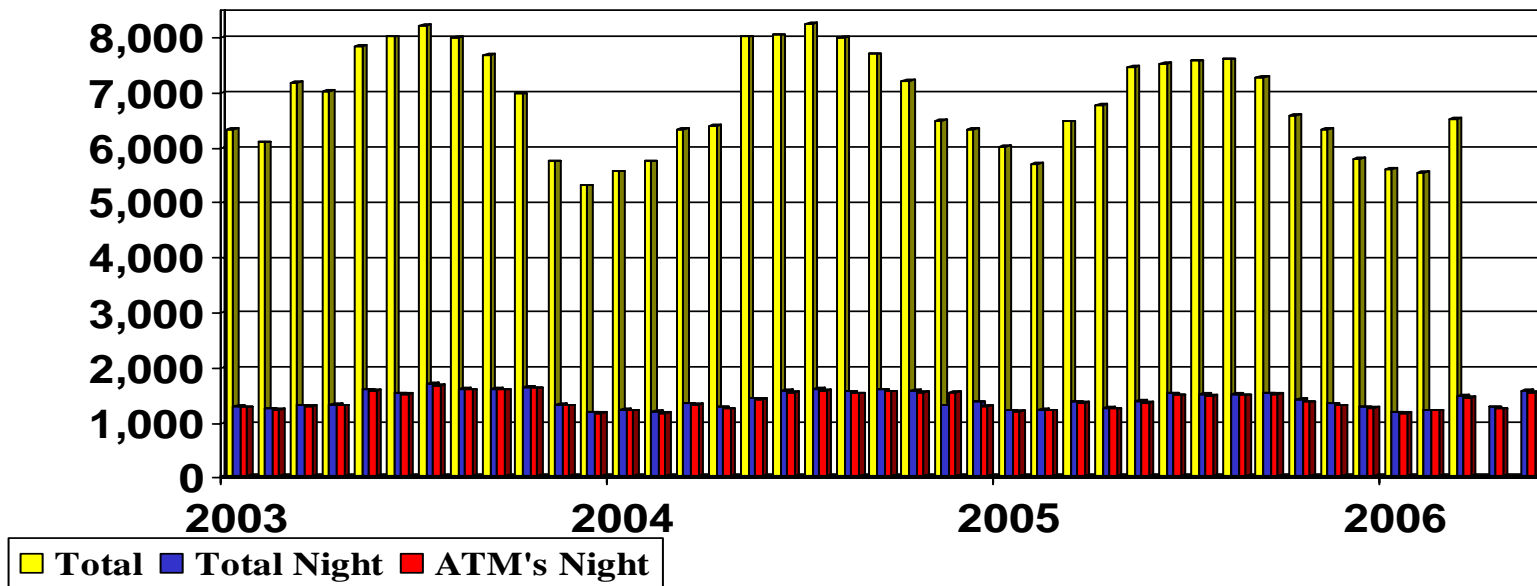

NOTTINGHAM
EAST MIDLANDS AIRPORT
Independent
Consultative Forum
July 2006

Moving Annual Totals 2003-2006 Scheduled Domestic Passengers

Moving Annual Totals 2003-2006 Scheduled International Passengers

Moving Annual Totals 2003-2006 Inclusive Tour and Charter Passengers

Moving Annual Totals 2003-2006 Total Passengers

Monthly Totals 2003-2006 Total Passengers

Monthly Freight Traffic 2003-2006

Cargo and Mail - Moving Annual Totals

Monthly Freight Traffic 2003-2006

Cargo and Mail - Day/Night Analysis

Night 23:00 to 07:00

Monthly 2003-2006

All Movements - Day/Night Analysis

Night 23:00 to 07:00

Monthly Traffic 2003-2006

Night Movements - Moving Annual Totals

Night 23:00 to 07:00