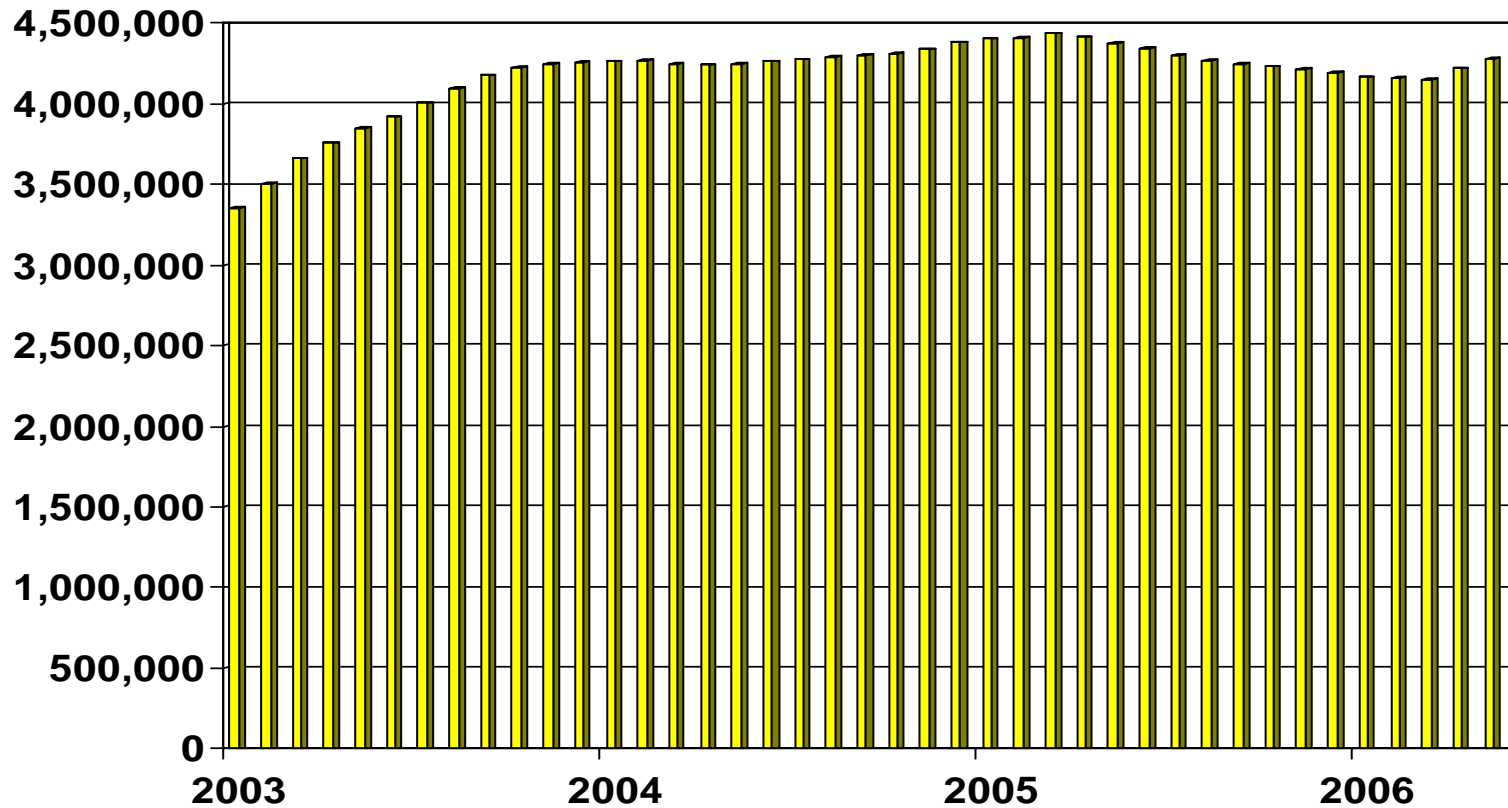

NOTTINGHAM
EAST MIDLANDS AIRPORT
Independent
Consultative Forum
July 2006

Moving Annual Totals 2003-2006 Scheduled Domestic Passengers

Moving Annual Totals 2003-2006 Scheduled International Passengers

Moving Annual Totals 2003-2006 Inclusive Tour and Charter Passengers

Moving Annual Totals 2003-2006 Total Passengers

Monthly Totals 2003-2006 Total Passengers

Monthly Freight Traffic 2003-2006

Cargo and Mail - Moving Annual Totals

Monthly Freight Traffic 2003-2006

Cargo and Mail - Day/Night Analysis

Night 23:00 to 07:00

Monthly 2003-2006

All Movements - Day/Night Analysis

Night 23:00 to 07:00

Monthly Traffic 2003-2006

Night Movements - Moving Annual Totals

Night 23:00 to 07:00