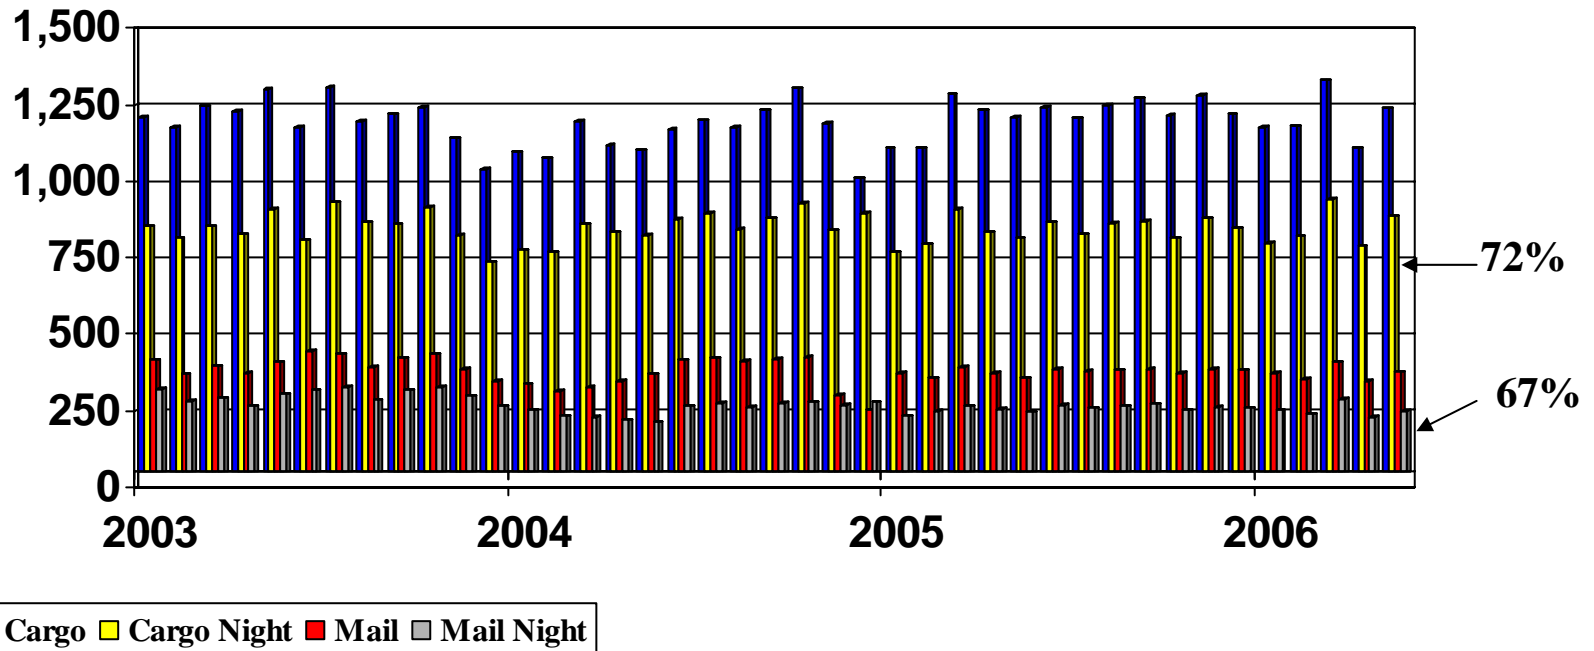

NOTTINGHAM
EAST MIDLANDS AIRPORT
Independent
Consultative Forum
July 2006

Moving Annual Totals 2003-2006 Scheduled Domestic Passengers

Moving Annual Totals 2003-2006 Scheduled International Passengers

Moving Annual Totals 2003-2006 Inclusive Tour and Charter Passengers

Moving Annual Totals 2003-2006 Total Passengers

Monthly Totals 2003-2006 Total Passengers

Monthly Freight Traffic 2003-2006

Cargo and Mail - Moving Annual Totals

Monthly Freight Traffic 2003-2006

Cargo and Mail - Day/Night Analysis

Night 23:00 to 07:00

Monthly 2003-2006

All Movements - Day/Night Analysis

Night 23:00 to 07:00

Monthly Traffic 2003-2006

Night Movements - Moving Annual Totals

Night 23:00 to 07:00