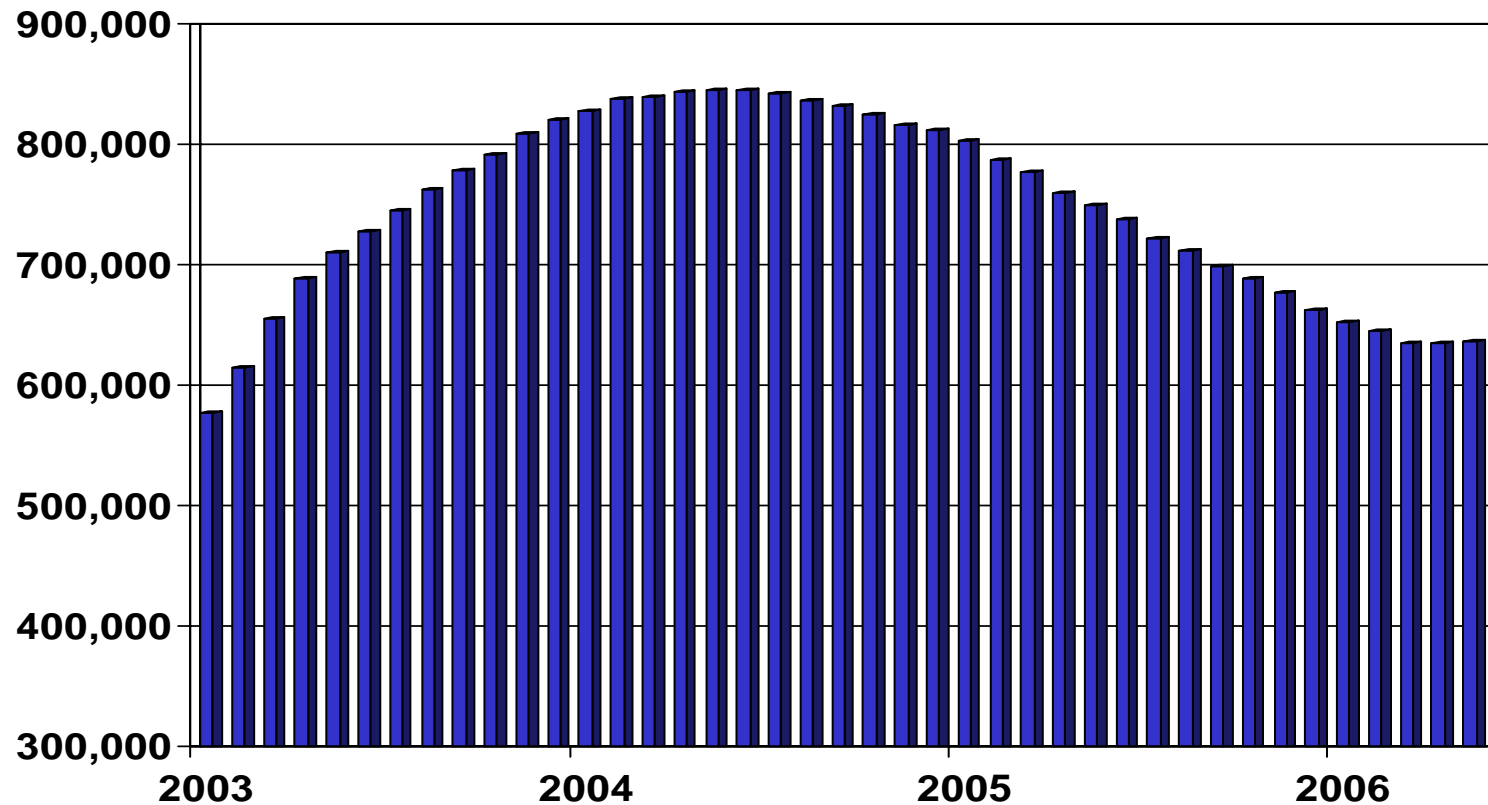

NOTTINGHAM
EAST MIDLANDS AIRPORT
Independent
Consultative Forum
July 2006

Moving Annual Totals 2003-2006 Scheduled Domestic Passengers

Moving Annual Totals 2003-2006 Scheduled International Passengers

Moving Annual Totals 2003-2006 Inclusive Tour and Charter Passengers

Moving Annual Totals 2003-2006 Total Passengers

Monthly Totals 2003-2006 Total Passengers

Monthly Freight Traffic 2003-2006

Cargo and Mail - Moving Annual Totals

Monthly Freight Traffic 2003-2006

Cargo and Mail - Day/Night Analysis

Night 23:00 to 07:00

Monthly 2003-2006

All Movements - Day/Night Analysis

Night 23:00 to 07:00

Monthly Traffic 2003-2006

Night Movements - Moving Annual Totals

Night 23:00 to 07:00