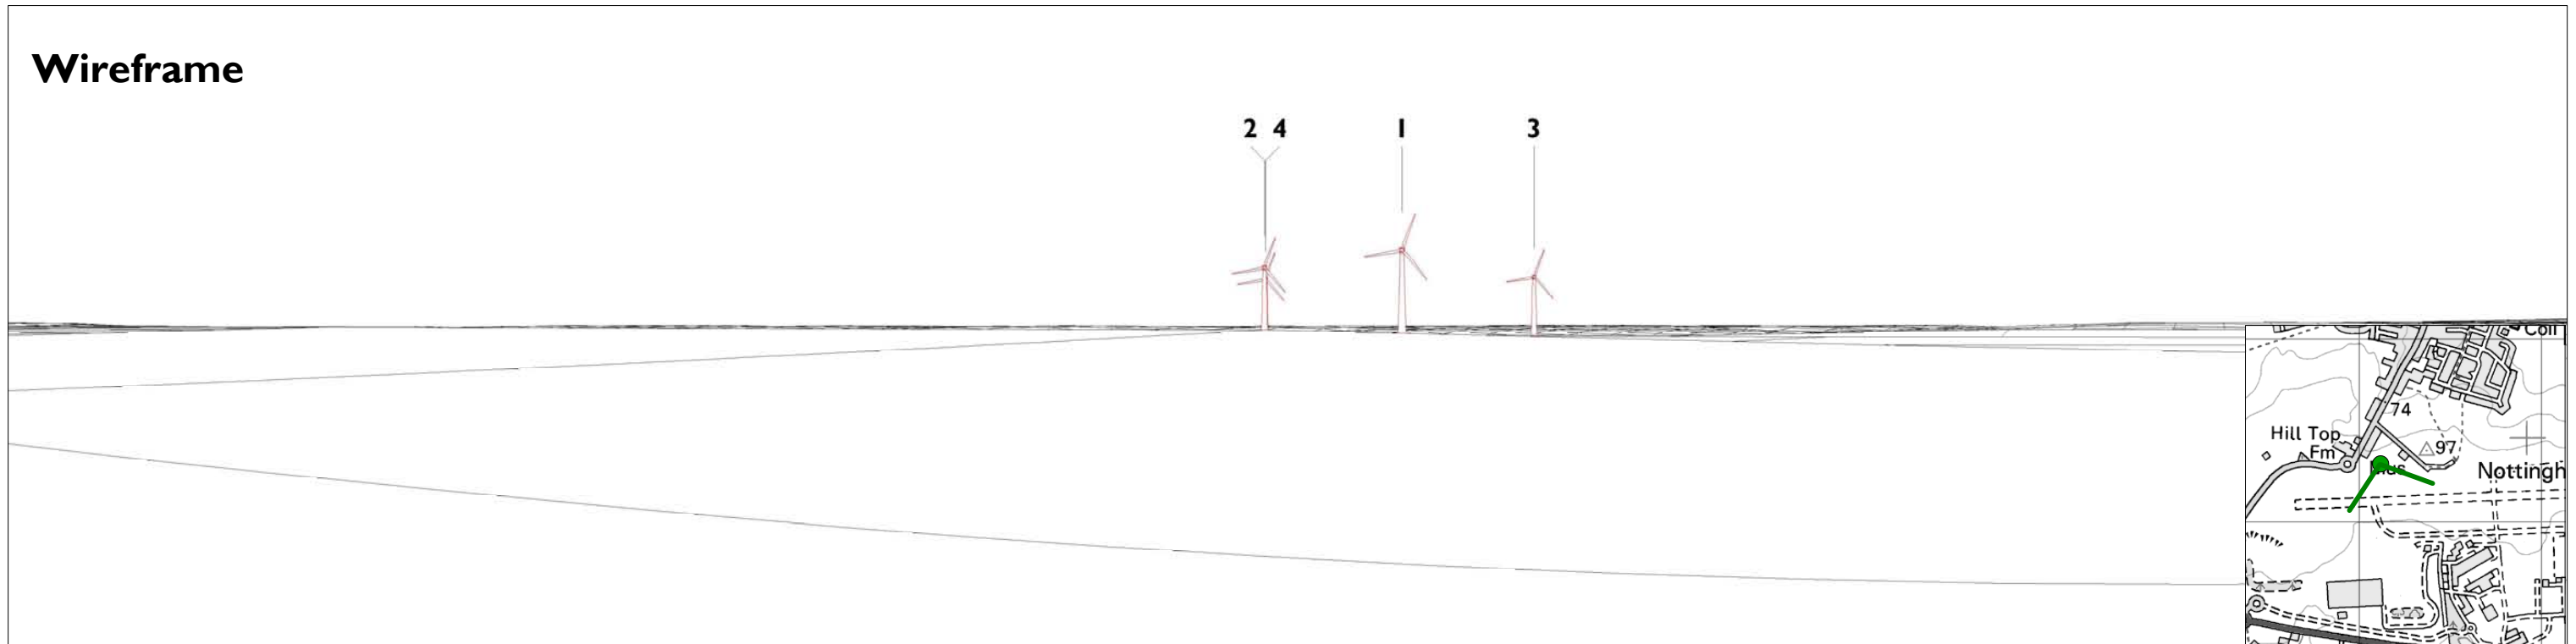

Existing View

Wireframe

Viewpoint 3 - View from Aeropark

| | | | | | |
|--------------------------------|----------|---------------------------------|------|---------------------------|---------------|
| Recommended Viewing Distance: | 350mm | Distance to Nearest Turbine: | 718m | Viewpoint Grid Reference: | 444120 326310 |
| Date Photograph Taken: | 01/08/07 | Nearest Turbine: | 1 | Bearing: | 155.5 degrees |
| Time Photograph Taken: | 17.00 | Turbine Blade Tip Height: | 45m | Angle of View: | 76.4 degrees |
| Height of Camera Above Ground: | ~1.5m | Number of Turbine Tips Visible: | 4 | Viewpoint Elevation: | 91m |
| Camera Lens: | 30mm | | | | |